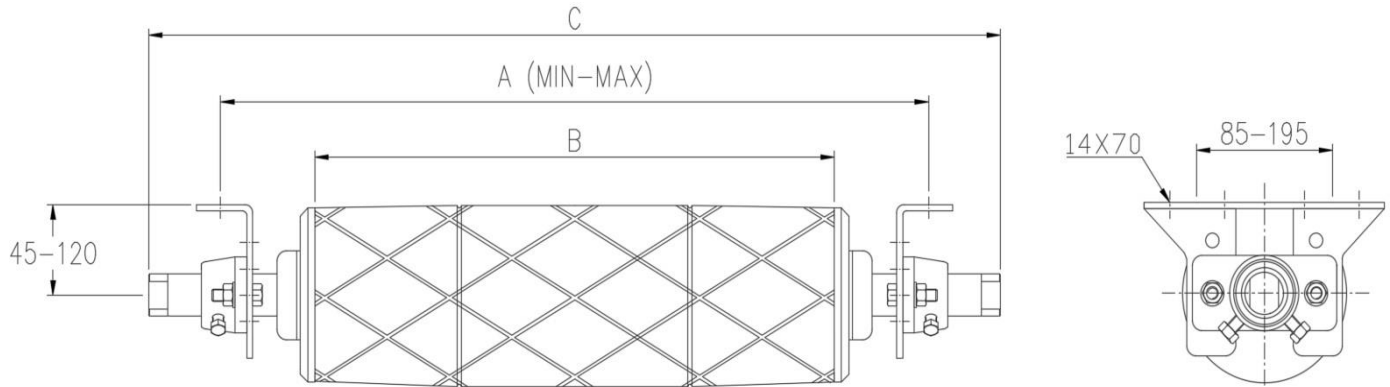

TECHNICAL DATA

Tru-Trac Flat Return Tracker

Polyurethane (Fire Retardant)

FRAS 12mm

Doc. No: TTMQ704

Page: 1 of 1

Rev: 0

Date: 30.07.2021

Code	Belt width	A (Mounting Centre)	A Min - Max	B	C	Weight (Kg)
TTFR45PF	450	686	586 - 756	490	850	33
TTFR50PF	500	736	636 - 806	540	900	35
TTFR60-65PF	600 / 650	838 / 890	756 - 956	690	1050	39
TTFR75-80PF	750 / 800	990 / 1040	906 - 1106	840	1200	43
TTFR85-90PF	850 / 900	1090 / 1144	1006 - 1206	940	1300	48
TTFR100-105PF	1000 / 1050	1240 / 1296	1156 - 1356	1090	1450	53
TTFR120PF	1200	1448	1336 - 1506	1240	1600	58

Outside Drum Dia= 170*

Shaft = 40 Dia

All dimensions in mm

Non standard trackers can be made to customer specifications

* 170 dia, represents the minimum diameter, the actual dia can vary between 170 to 174