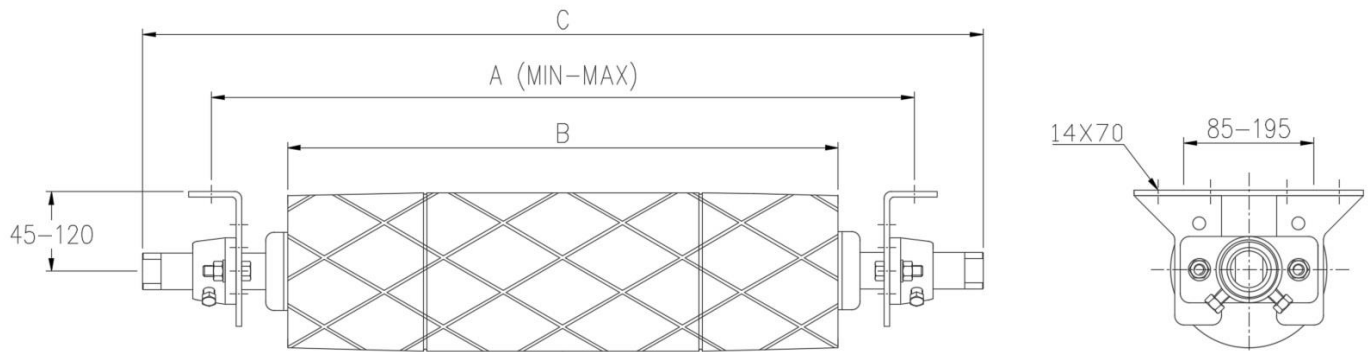

TECHNICAL DATA

Tru-Trac Flat Return Tracker HD

Thrust Polyurethane (Fire Retardant)

FRAS 12mm

Doc. No: TTMQ716

Page: 1 of 1

Rev: 0

Date: 30.07.2021

Code	Belt width	A (Mounting Centre)	A Min - Max	B	C	Weight (Kg)
TTFR105HDTP12F	1050	1296	1196 - 1366	1120	1450	78
TTFR120HDTP12F	1200	1448	1346 - 1518	1270	1600	80
TTFR135-140HDTP12F	1350 / 1400	1600 / 1700	1510 - 1720	1450	1850	83
TTFR150HDTP12F	1500	1752	1672 - 1822	1590	1950	86

Outside Drum Dia= 170*
Shaft = 40 Dia

All dimensions in mm

Non standard trackers can be made to customer specifications

* 170 dia, represents the minimum diameter, the actual dia can vary between 170 to 174