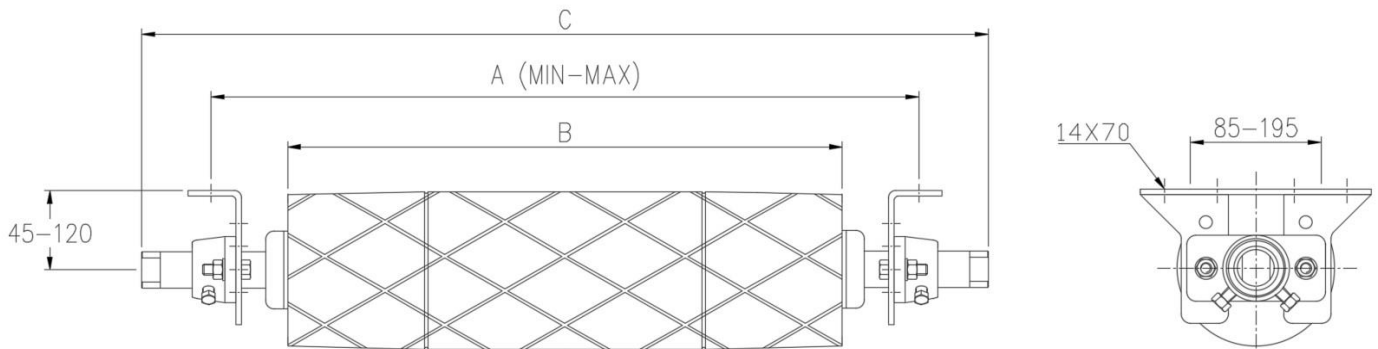

### FRAS 12mm

Doc. No: TTMQ715

Page: 1 of 1

Rev: 0

Date: 30.07.2021

Code	Belt width	A (Mounting Centre)	A Min - Max	B	C	Weight (Kg)
TTFR105HDPF	1050	1296	1196 - 1366	1120	1450	78
TTFR120HDPF	1200	1448	1346 - 1518	1270	1600	80
TTFR135-140HDPF	1350 / 1400	1600 / 1700	1510 - 1720	1450	1850	83
TTFR150HDPF	1500	1752	1672 - 1822	1590	1950	86

**Outside Drum Dia= 170\***  
**Shaft = 40 Dia**

All dimensions in mm

**Non standard trackers can be made to customer specifications**

\* 170 dia, represents the minimum diameter, the actual dia can vary between 170 to 174