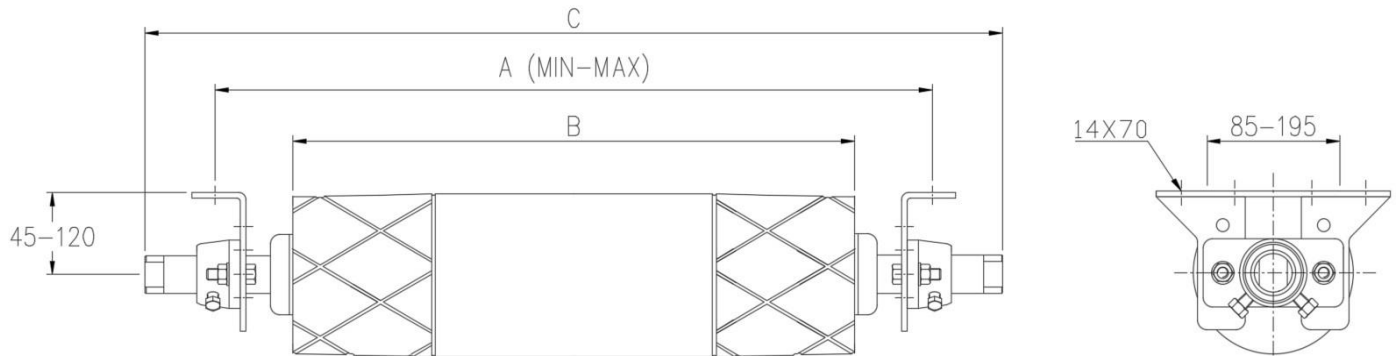

### Thrust Rubber 12mm

Doc. No: TTMQ711

Page: 1 of 1

Rev: 0

Date: 30.07.2021

Code	Belt width	A (Mounting Centre)	A Min - Max	B	C	Weight (Kg)
TTFR105HDT	1050	1296	1196 - 1366	1120	1450	78
TTFR120HDT	1200	1448	1346 - 1518	1270	1600	80
TTFR135-140HDT	1350 / 1400	1600 / 1700	1510 - 1720	1450	1850	83
TTFR150HDT	1500	1752	1672 - 1822	1590	1950	86

**Outside Drum Dia= 170\***  
**Shaft = 40 Dia**

All dimensions in mm

**Non standard trackers can be made to customer specifications**

\* 170 dia, represents the minimum diameter, the actual dia can vary between 170 to 174