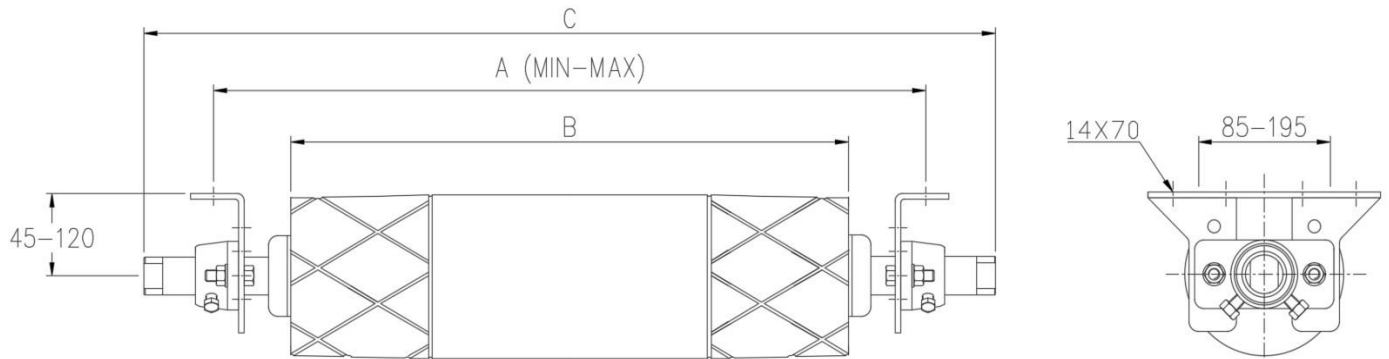

TECHNICAL DATA

Tru-Trac Flat Return Tracker HD

Rubber 12mm

Doc. No: TTMQ709

Page: 1 of 1

Rev: 0

Date: 30.07.2021

Code	Belt width	A (Mounting Centre)	A Min - Max	B	C	Weight (Kg)
TTFR105HDA	1050	1296	1196 - 1366	1120	1450	78
TTFR120HDA	1200	1448	1346 - 1518	1270	1600	80
TTFR135-140HDA	1350 / 1400	1600 / 1700	1510 - 1720	1450	1850	83
TTFR150HDA	1500	1752	1672 - 1822	1590	1950	86

Outside Drum Dia= 170*
Shaft = 40 Dia

All dimensions in mm

Non standard trackers can be made to customer specifications

* 170 dia, represents the minimum diameter, the actual dia can vary between 170 to 174