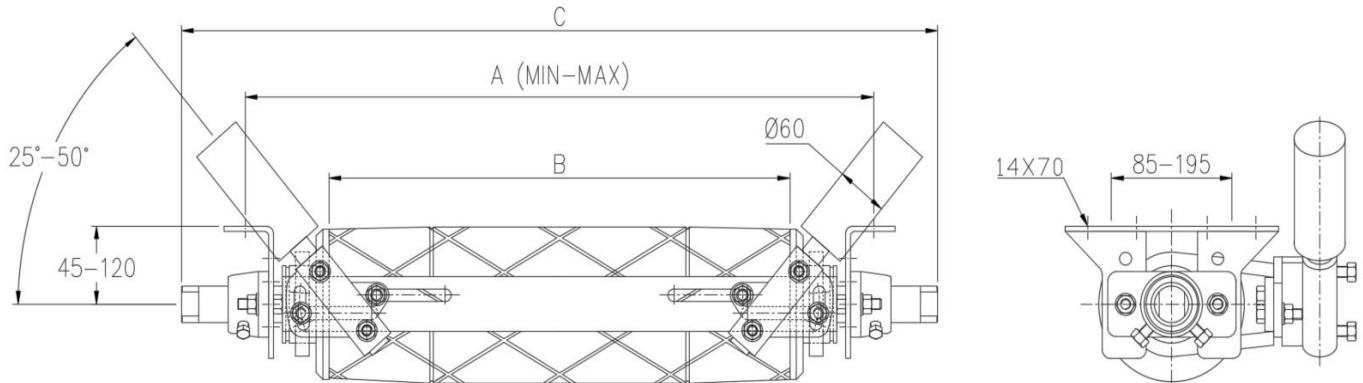

TECHNICAL DATA

Tru-Trac Flat Return Tracker

Low Speed Polyurethane (Fire Retardant) FRAS 12mm

Doc. No: TTMQ708

Page: 1 of 1

Rev: 0

Date: 30.07.2021

Code	Belt width	A (Mounting Centre)	A Min - Max	B	C	Weight (Kg)
TTFLS45PF	450	686	586 - 756	490	850	43
TTFLS50PF	500	736	636 - 806	540	900	45
TTFLS60-65PF	600 / 650	838 / 890	756 - 956	690	1050	49
TTFLS75-80PF	750 / 800	990 / 1040	906 - 1106	840	1200	53
TTFLS85-90PF	850 / 900	1090 / 1144	1006 - 1206	940	1300	58
TTFLS100-105PF	1000 / 1050	1240 / 1296	1156 - 1356	1090	1450	63
TTFLS120PF	1200	1448	1336 - 1506	1240	1600	68

Outside Drum Dia= 170*

Shaft = 40 Dia

All dimensions in mm

Non standard trackers can be made to customer specifications

* 170 dia, represents the minimum diameter, the actual dia can vary between 170 to 174